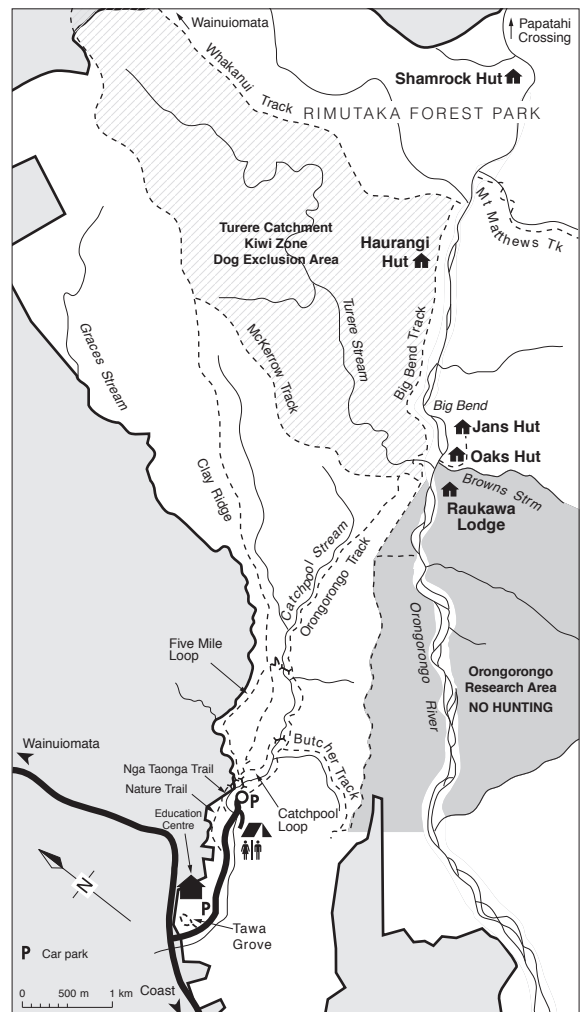

Booked huts

Raukawa Lodge Grid ref. NZMS 260 R27 752830

Sleeps 18 $100

Approx 5½ km, 2 hr 10 min walk from road end.
Gas cooking, pots, pans, utensils etc; cold tap water; wood burner with wetback for hot shower; flush toilet.

Jans Hut Grid ref. NZMS 260 R27 759 832

Sleeps 9 $60

Approx 5½ km, 2 hr 10 min walk from road end.
Gas cooking, pots, pans, utensils; cold tap water; wood burner with wetback for hot shower; flush toilet.

Haurangi Hut Grid ref. NZMS 260 R27 772 845

Sleeps 8 $50

Approx 7 km, 3 hr walk from road end.
Gas cooking, pots, pans, utensils etc; cold tap water; potbelly stove; outside composting toilet.

Oaks Hut Grid ref. NZMS 260 R27 757 831

Sleeps 8 $40

Approx 5½ km, 2 hr 10 min walk from road end.
Gas cooking, pots, pans, utensils etc; cold tap water; potbelly stove; outside composting toilet.

Shamrock Hut Grid ref. NZMS 260 R27 791 851

Sleeps 8 $40

Approx 9 km, 3½ hr walk from road end.
Gas cooking; pots, pans, utensils etc; open fire; cold tap water; outside composting toilet.

- Transfers may be made on-line up to 2 days before start date. Transfers after this time must be arranged through the DOC Wellington Visitor Centre, and will incur a $10 administration fee.
- Changes may not be made on or after the start date.

There is no cell phone communication in the Catchpool and Orongorongo valleys. An emergency phone is located at the education centre.

Fees and booking conditions

- A flat fee is charged for each hut.
- Huts are sole occupancy.
- Full payment is required at the time of booking.
- Cancellations must be made at least 10 days before the original occupancy date and within 48 hours of making the booking, otherwise a cancellation fee applies.